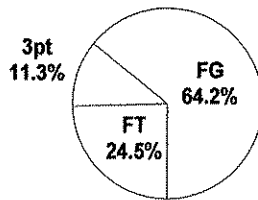

Shot Summary	M/A	%	PTS
3Pt FG	2/9	22.2%	6
2Pt FG	17/38	44.7%	34
Layups - L	1/1	100.0%	2
Layups - R	1/3	33.3%	2
Dunks	0/0	0.0%	0
Putbacks	3/3	100.0%	6
Overall Shooting	19/47	40.4%	40
Free Throws	13/17	76.5%	13
Total Points			53

Scoring Distribution