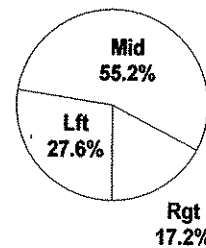

2005 HOUCHEM INDUSTRIES/KHSAA GIRLS' SWEET 16 - TEAM SHOT CHART for the Lexington Catholic Lady Knights

Lexington Catholic Lady Knights vs. South Laurel Cardinals

DATE: 03/26/2005 TIME: 10 am CST SITE: Diddle Arena-Bowling Green, KY

Shot Summary	M/A	%	PTS
3Pt FG	3/8	37.5%	9
2Pt FG	26/57	45.6%	52
Layups - L	6/8	75.0%	12
Layups - R	4/5	80.0%	8
Dunks	0/0	0.0%	0
Putbacks	4/7	57.1%	8
Overall Shooting	29/65	44.6%	61
Free Throws	9/13	69.2%	9
Total Points			70

By Period	FG	FGA	FG%	3Pt	3PA	3P%	FT	FTA	FT%	PTS	ORB	DRB	TR	PF	AST	TO	BS	ST	P/S
1st Period	5	13	38.5	1	1	100	2	4	50.0	13	1	2	3	1	4	2	0	4	0.87
2nd Period	11	20	55.0	2	4	50.0	4	4	100	28	5	9	14	2	5	0	0	2	1.27
3rd Period	9	17	52.9	0	0	0.00	2	3	66.7	20	3	5	8	5	2	5	2	7	1.11
4th Period	4	15	26.7	0	3	0.00	1	2	50.0	9	4	6	10	4	2	3	1	1	0.56
Game	29	65	44.6	3	8	37.5	9	13	69.2	70	13	22	35	12	13	10	3	14	0.99

Scoring Breakdown

Scoring Range