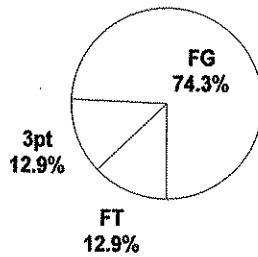

Shot Summary	M/A	%	PTS
3Pt FG	3/8	37.5%	9
2Pt FG	26/57	45.6%	52
Layups - L	6/8	75.0%	12
Layups - R	4/5	80.0%	8
Dunks	0/0	0.0%	0
Putbacks	4/7	57.1%	8
Overall Shooting	29/65	44.6%	61
Free Throws	9/13	69.2%	9
Total Points			70