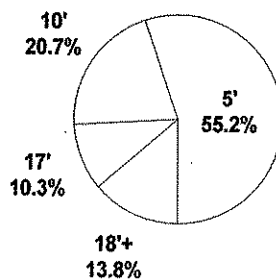

2005 HOUCHEM INDUSTRIES/KHSAA GIRLS' SWEET 16 - TEAM SHOT CHART for the Lexington Catholic Lady Knights

Lexington Catholic Lady Knights vs. South Laurel Cardinals

DATE: 03/26/2005 TIME: 10 am CST SITE: Diddle Arena-Bowling Green, KY

Shot Summary	M/A	%	PTS
3Pt FG	3/8	37.5%	9
2Pt FG	26/57	45.6%	52
Layups - L	6/8	75.0%	12
Layups - R	4/5	80.0%	8
Dunks	0/0	0.0%	0
Putbacks	4/7	57.1%	8
Overall Shooting	29/65	44.6%	61
Free Throws	9/13	69.2%	9
Total Points			70

By Period	FG	FGA	FG%	3Pt	3PA	3P%	FT	FTA	FT%	PTS	ORB	DRB	TR	PF	AST	TO	BS	ST	P/S
1st Period	5	13	38.5	1	1	100	2	4	50.0	13	1	2	3	1	4	2	0	4	0.87
2nd Period	11	20	55.0	2	4	50.0	4	4	100	28	5	9	14	2	5	0	0	2	1.27
3rd Period	9	17	52.9	0	0	0.00	2	3	66.7	20	3	5	8	5	2	5	2	7	1.11
4th Period	4	15	26.7	0	3	0.00	1	2	50.0	9	4	6	10	4	2	3	1	1	0.56
Game	29	65	44.6	3	8	37.5	9	13	69.2	70	13	22	35	12	13	10	3	14	0.99

Scoring Breakdown

Scoring Range